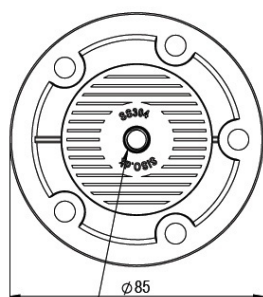

PRODUCT SHEET

Description:

Leg Connector "Mini-Twister", SS304, Raw

Item number:

06.11.201-0

Units	Box	Carton	HS Code	Barcode
Set	4	40	8302420090	 5704866478779

Preset positioning spots to insure correct adjustment and strength